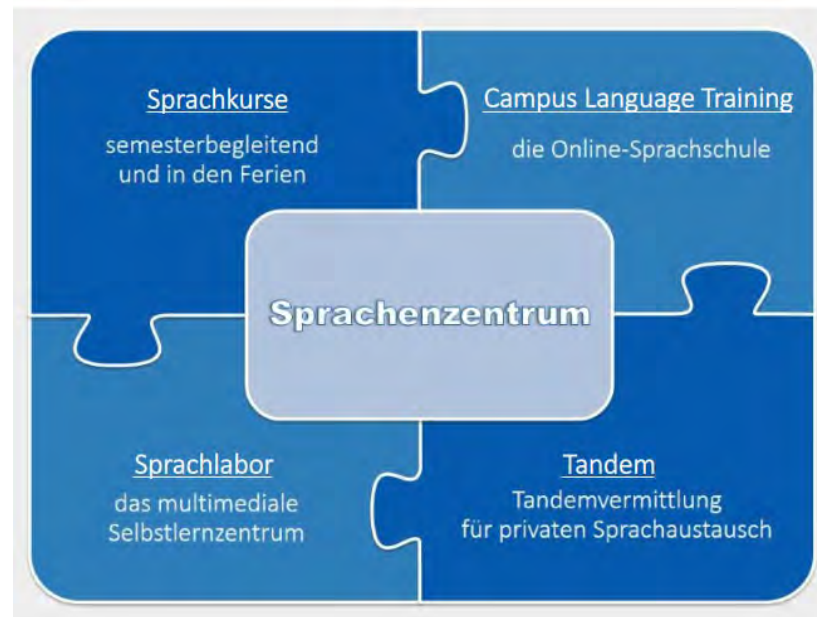

Wellcome to Goethe University, to Deutsch im Studium at ISZ!

Willkommen an der Goethe-Universität, bei Deutsch im Studium (German at University) des ISZ (Internationales Studienzentrum = International Study Center)

Studienkolleg
DSH-Kurse
DSH courses

Sprachenzentrum
Language Center

Deutsch im
Studium
German at University

before studying:
Studienkolleg
DSH courses
→ FSP oder DSH
exam

Sprachenzentrum
Language Center

- Intersessional courses
- Intensive courses during Semester break
- Intensive courses for beginners
- Blended Learning Courses
- Conversation courses
- Writing Workshops
- Erasmus preparation courses

<https://www.uni-frankfurt.de/43669402/semesterbegleitkurse?>

Multimedia-Sprachlabor (Multimedia Language Lab)

Over 20 languages available for self-learning

Campus Language Training: Self-learning courses from Rosetta Stone Catalyst